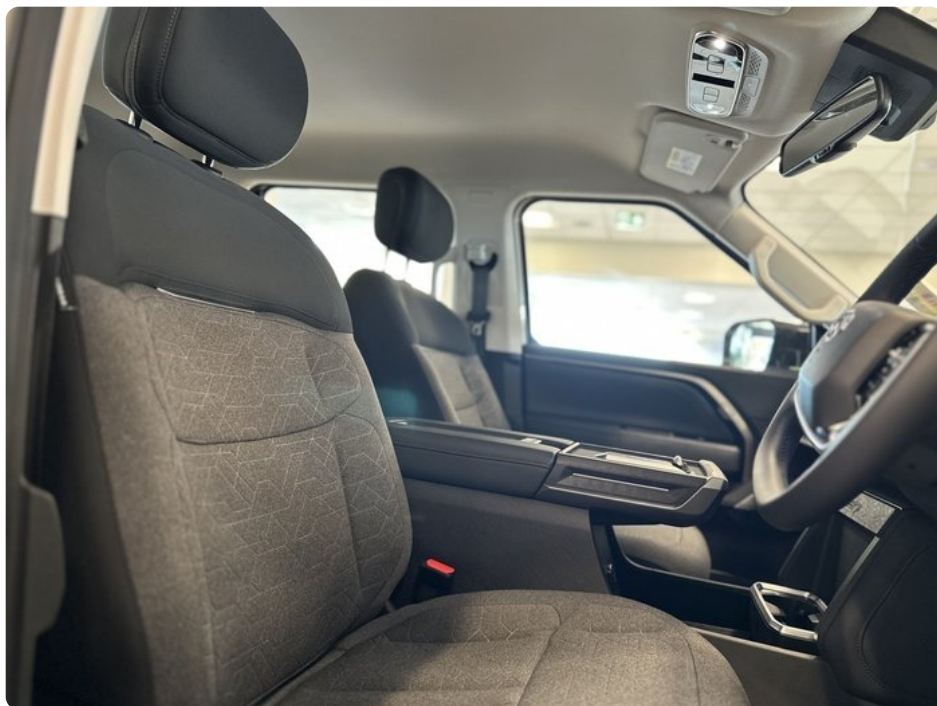

2025 LDV Terron 9

Origin EKK1C AWD

\$48,490

Drive Away

Enquire Now

Scan the QR code below
for more information

 Year 2025	 Body Utility - Dual Cab	 Colour Metal Black	 Transmission 8 Sp Sports Automatic
 Engine 2.5 L	 Kilometres 15 Kms	 Stock # 429191	 Drive Type AWD
 Fuel System 4 Cyl Direct Injection	 VIN # LSFAL11CXSA129492		